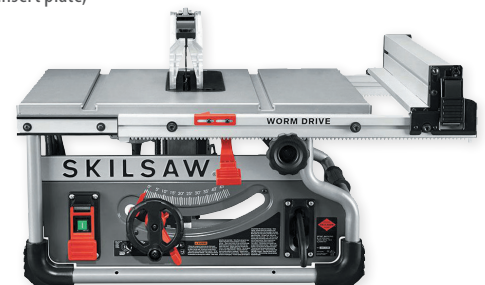

THE SKIL SPECIALS ABOVE ARE GOOD AT THE MAY TOOL BLITZ EVENTS ONLY, WHILE QUANTITIES LAST!

San Lorenzo
LUMBER & HOME CENTERS